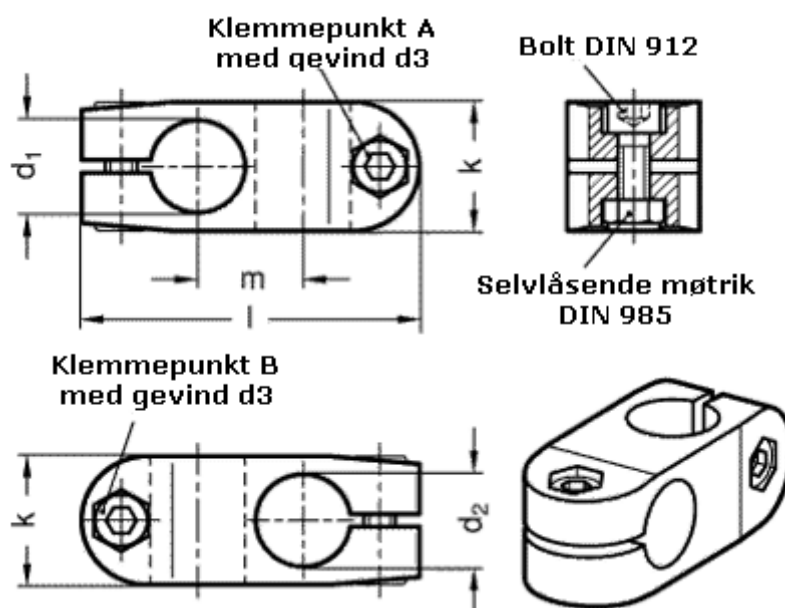

Article number: 20131B15B152BL

Description: E+G Two-way connector
GN131-B15-B15-2-BL

Measures

Adjustable clamp lever = GN 911-M 6-22 have to be ordered separately

d1	= 15
d2	= 15
d3	= M 6
k	= 25
l1	= 64
m	= 20